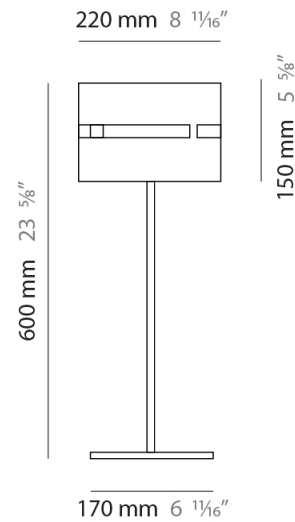

PROJECT
TYPE
SPECIFIER
QUANTITY
DATE

LUZ OCULTA METAL PORTABLE

D54022-

base number   Finish
Options

1. To build a product code in our configurator select the specify button on the base model # product page
2. To build a manual product code on this datasheet choose from the options listed below in blue font and add the suffix to the base model #

GENERAL

Series: Luz Oculta
Subseries: Luz Oculta Metal
Brand: Fambuena
Division: Design
Mounting Type: Portable
Mounting Location: Floor
Subcategory: Floor

PHYSICAL

Shape: Cylinder
Diameter (mm): 220
Diameter (in): 8 ¹¹/₁₆
Height (mm): 1500
Height (in): 59 ¹/₁₆
Light Distribution: Direct / Indirect
Fixture Finish: [BRA](#) / [BRZ](#) / [ABR](#)
Fixture Material: Metal
Upon Request: Bolt Down

ELECTRICAL

Number of Lamps: 1
Lamp Type: LED Retrofit
Lamp Shape: B10
Bulb Included: Bulb Not Included
Max. Wattage Per Lamp (W): 4
Lamp Base: E12
Input Voltage (V): 120

LED

OPTICAL

RATINGS AND CERTIFICATIONS

Certified By: Certified for North American Standards
IP rating: IP20