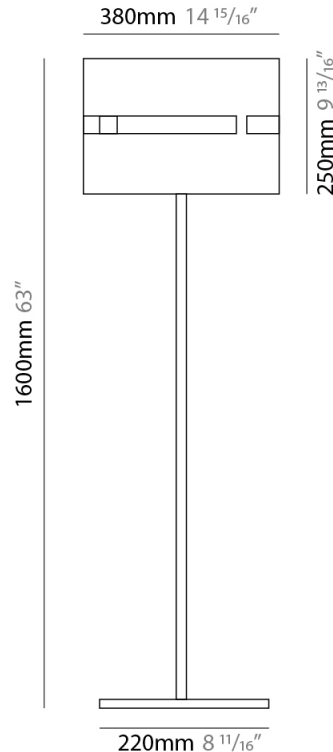

PROJECT	_____
TYPE	_____
SPECIFIER	_____
QUANTITY	_____
DATE	_____

LUZ OCULTA METAL PORTABLE

D54021-

base number   Finish
Options

1. To build a product code in our configurator select the specify button on the base model # product page
2. To build a manual product code on this datasheet choose from the options listed below in blue font and add the suffix to the base model #

GENERAL

Series: Luz Oculta
Subseries: Luz Oculta Metal
Brand: Fambuena
Division: Design
Mounting Type: Portable
Mounting Location: Floor
Subcategory: Floor

PHYSICAL

Shape: Cylinder
Diameter (mm): 380
Diameter (in): 14 ¹⁵/₁₆
Height (mm): 1600
Height (in): 63
Light Distribution: Direct / Indirect
Fixture Finish: [BRA](#) / [BRZ](#) / [ABR](#)
Fixture Material: Metal
Upon Request: Bolt Down

ELECTRICAL

Number of Lamps: 1
Lamp Type: LED Retrofit
Lamp Shape: A19
Bulb Included: Bulb Not Included
Max. Wattage Per Lamp (W): 7
Lamp Base: E26
Input Voltage (V): 120
Upon Request: 277Vac / GU24

LED

OPTICAL

RATINGS AND CERTIFICATIONS

Certified By: Certified for North American Standards
IP rating: IP20