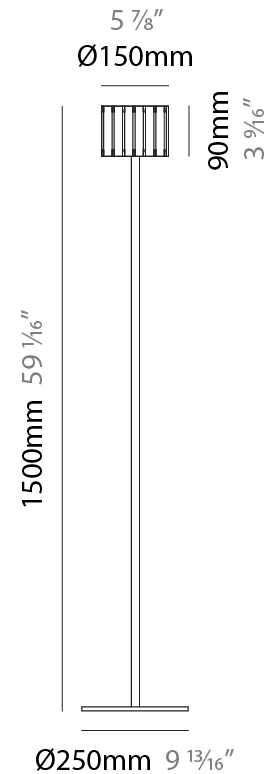

LUZ OCULTA WOOD PORTABLE

D54034- -

base number   Finish Options   Finish Options

1. To build a product code in our configurator select the specify button on the base model # product page
2. To build a manual product code on this datasheet choose from the options listed below in blue font and add the suffix to the base model #

GENERAL

Series: Luz Oculta
Subseries: Luz Oculta Wood
Brand: Fambuena
Division: Design
Mounting Type: Portable
Mounting Location: Floor
Subcategory: Floor

PHYSICAL

Shape: Cylinder
Diameter (mm): 150
Diameter (in): 5 7/8
Height (mm): 1500
Height (in): 59 1/16
Light Distribution: Direct / Indirect
Fixture Finish: [DOW / NAT](#)
Holder Finish: BRA / BRZ
Fixture Material: Metal / Wood
Upon Request: Bolt Down

ELECTRICAL

Number of Lamps: 1
Lamp Type: LED Retrofit
Lamp Shape: T4
Bulb Included: Bulb Not Included
Max. Wattage Per Lamp (W): 3
Lamp Base: G9
Input Voltage (V): 120

LED

OPTICAL

RATINGS AND CERTIFICATIONS

Certified By: Certified for North American Standards
IP rating: IP20