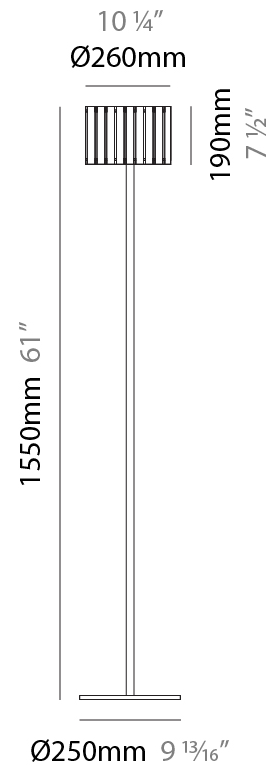

PROJECT	
TYPE	
SPECIFIER	
QUANTITY	
DATE	

LUZ OCULTA WOOD PORTABLE

D54032- -
base number   Finish Options   Finish Options

1. To build a product code in our configurator select the specify button on the base model # product page
2. To build a manual product code on this datasheet choose from the options listed below in blue font and add the suffix to the base model #

GENERAL

Series: Luz Oculta
Subseries: Luz Oculta Wood
Brand: Fambuena
Division: Design
Mounting Type: Portable
Mounting Location: Floor
Subcategory: Floor

PHYSICAL

Shape: Cylinder
Diameter (mm): 260
Diameter (in): 10 ¼
Height (mm): 1550
Height (in): 61
Light Distribution: Direct / Indirect
Fixture Finish: [DOW / NAT](#)
Holder Finish: BRA / BRZ
Fixture Material: Metal / Wood
Upon Request: Bolt Down

ELECTRICAL

Number of Lamps: 1
Lamp Type: LED Retrofit
Lamp Shape: B10
Bulb Included: Bulb Not Included
Max. Wattage Per Lamp (W): 4
Lamp Base: E12
Input Voltage (V): 120

LED

OPTICAL

RATINGS AND CERTIFICATIONS

Certified By: Certified for North American Standards
IP rating: IP20