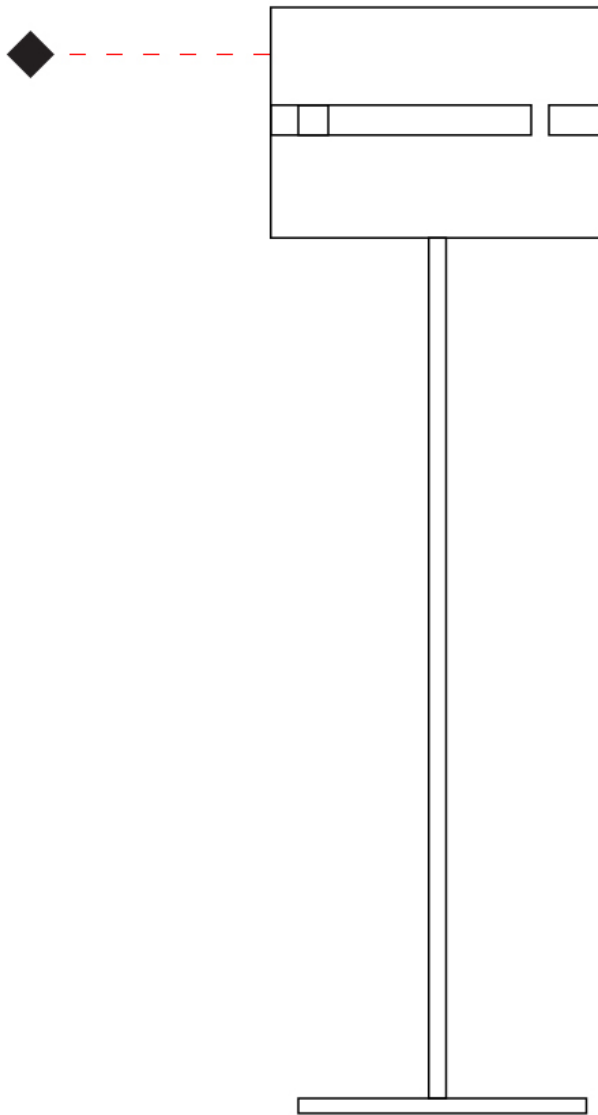

LUZ OCULTA METAL PORTABLE

D54021-

PROJECT

TYPE

SPECIFIER

QUANTITY

DATE

D