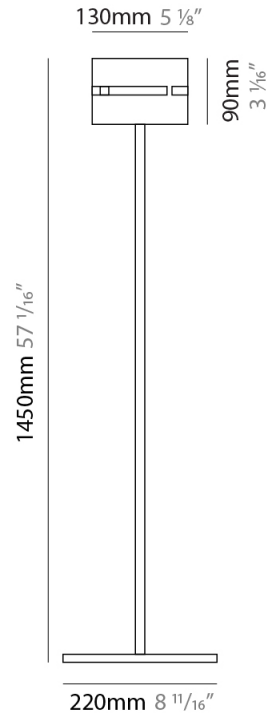

LUZ OCULTA METAL PORTABLE

D54023-

base number   Finish
Options

1. To build a product code in our configurator select the specify button on the base model # product page
2. To build a manual product code on this datasheet choose from the options listed below in blue font and add the suffix to the base model #

GENERAL

Series: Luz Oculta
Subseries: Luz Oculta Metal
Brand: Fambuena
Division: Design
Mounting Type: Portable
Mounting Location: Floor
Subcategory: Floor

PHYSICAL

Shape: Cylinder
Diameter (mm): 130
Diameter (in): 5 1/8
Height (mm): 1450
Height (in): 57 1/16
Light Distribution: Direct / Indirect
Fixture Finish: [BRA](#) / [BRZ](#) / [ABR](#)
Fixture Material: Metal
Upon Request: Bolt Down

ELECTRICAL

Number of Lamps: 1
Lamp Type: LED Retrofit
Lamp Shape: T4
Bulb Included: Bulb Not Included
Max. Wattage Per Lamp (W): 5
Lamp Base: G9
Input Voltage (V): 120

LED

OPTICAL

RATINGS AND CERTIFICATIONS

Certified By: Certified for North American Standards
IP rating: IP20

PROJECT	_____
TYPE	_____
SPECIFIER	_____
QUANTITY	_____
DATE	_____