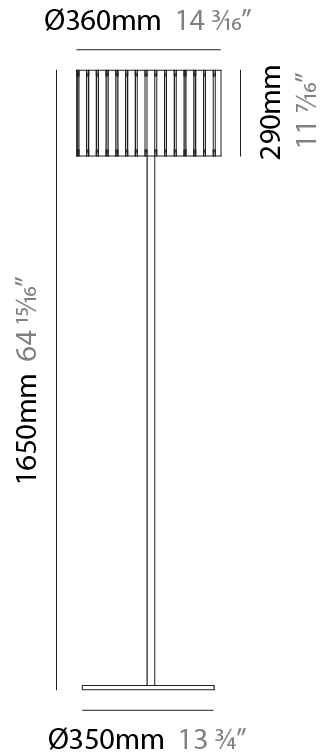

PROJECT	
TYPE	
SPECIFIER	
QUANTITY	
DATE	

LUZ OCULTA WOOD PORTABLE

D54030-	-
base number	Finish Options
	Finish Options

1. To build a product code in our configurator select the specify button on the base model # product page
2. To build a manual product code on this datasheet choose from the options listed below in blue font and add the suffix to the base model #

GENERAL

Series: Luz Oculta
Subseries: Luz Oculta Wood
Brand: Fambuena
Division: Design
Mounting Type: Portable
Mounting Location: Floor
Subcategory: Floor

PHYSICAL

Shape: Cylinder
Diameter (mm): 360
Diameter (in): 14 ³/₁₆
Height (mm): 1650
Height (in): 64 ¹⁵/₁₆
Light Distribution: Direct / Indirect
Fixture Finish: DOW / NAT
Holder Finish: BRA / BRZ
Fixture Material: Metal / Wood
Upon Request: Bolt Down

ELECTRICAL

Number of Lamps: 1
Lamp Type: LED Retrofit
Lamp Shape: A19
Bulb Included: Bulb Not Included
Max. Wattage Per Lamp (W): 7
Lamp Base: E26
Input Voltage (V): 120
Upon Request: 277Vac / GU24

LED

OPTICAL

RATINGS AND CERTIFICATIONS

Certified By: Certified for North American Standards
IP rating: IP20